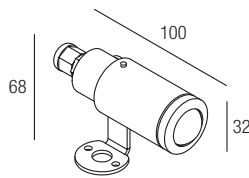

Supply current
350-500mA (V, 2.9V)

Power
1-2W

Series wiring

CRI
85

2-Step MacAdam

Dimensions

Adjustable optics
10°-55°

CCT/CRI/Flux