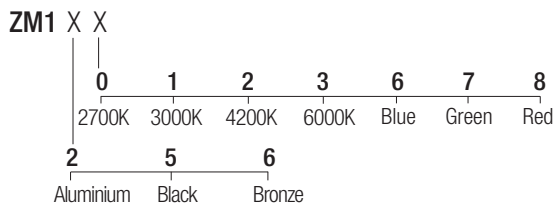

Supply current
350-500mA (V, 2.9V)

Power
1-2W

Series wiring

CRI
85

2-Step MacAdam

Dimensions

Adjustable optics
10°-55°

CCT/CRI/Flux

	350mA	500mA
2700K	89lm	128lm
3000K	93lm	133lm
4200K	103lm	154lm
6000K	114lm	165lm

Code construction

Note: cable cut to measure on request

Accessories

XP0011
Earth spike
100

XP0200 Aluminium
XP0500 Black
XP0600 Bronze
Base
20 | 69