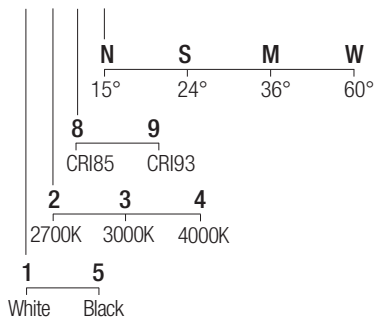

Dimensions

Photometric diagrams

CCT/CRI/Flux

	CRI85	CRI93
2700K	630lm	590lm
3000K	700lm	650lm
4000K	730lm	670lm

Code construction

ZE24 X X X X

Accessories

ZQC003 **ZQC003B**