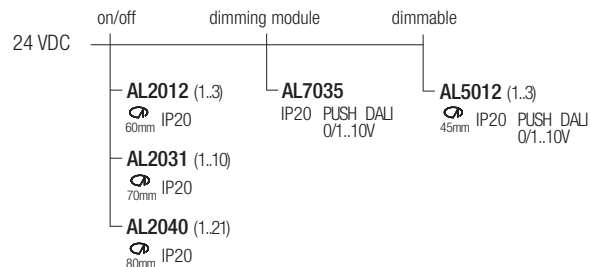

Dimensions

Photometric diagrams

CCT/CRI/Flux

	CRI85	CRI93
2700K	630lm	590lm
3000K	700lm	650lm
4000K	730lm	670lm

Code construction

ZE24 X X X X

Accessories

ZQC003 **ZQC003B**

White Black

Plasterboard recessing frame

LZE2401

Low luminance louver

SZE2401

Milky screen

Note: the filter and the screen must be ordered together with the lighting fixture

Drivers