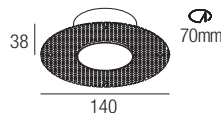

Accessories

ZQC003 **ZQC003B**

White Black

Plasterboard recessing frame

LZE2401

Low luminance louver

SZE2401

Milky screen

Note: the filter and the screen must be ordered together with the lighting fixture