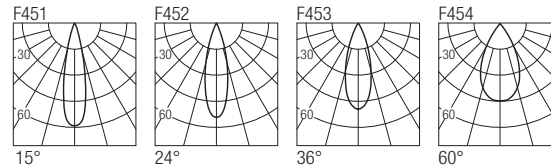

Dimensions

Photometric diagrams

CCT/CRI/Flux

	CRI85	CRI93
2700K	630lm	590lm
3000K	700lm	650lm
4000K	730lm	670lm

Code construction

ZE24 X X X X

Accessories

ZQC003 **ZQC003B**