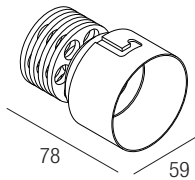

Dimensions

Photometric diagrams

CCT/CRI/Flux

	CRI85	CRI93
2700K	630lm	590lm
3000K	700lm	650lm
4000K	730lm	670lm

Code construction

ZE24 X X X X

Accessories

ZQC003 **ZQC003B**