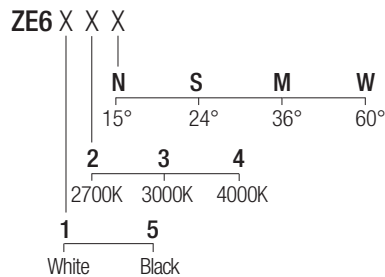

Code construction

Accessories

ZQH001 ZQH001B
White Black

Plasterboard recessing frame

LZE601

Low luminance louver

SIZE601

Milky screen

Note: the filter and the screen must be ordered together with the lighting fixture

AL7022

24VDC/500mA constant current converter

Drivers

500 mA	on/off	dimnable
AL1074 (1.2)	30mm IP20	AL4010 (1.4) 72mm IP20 PUSH 0/1..10V
AL1077 (1.2)	40mm IP20	AL4151 (1.4) 72mm IP20 DALI 2
AL1084 (1.3)	55mm IP20 S.P.	AL4153 (1.4) 56mm IP20 PUSH IGBT-TRIAC