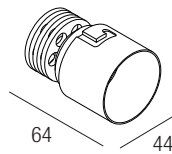

Supply current

500mA (V_i 9V)

Power

6W

Series wiring

CRI
98

2-Step MacAdam

Dimensions