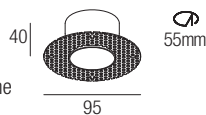

Photometric diagrams

CCT/CRI/Flux

2700K	540 lm
3000K	600 lm
4000K	620 lm

Code construction

Accessories

ZQH001 ZQH001B
White Black

Plasterboard recessing frame

LZE601

Low luminance louver

SIZE601

Milky screen

Note: the filter and the screen must be ordered together with the lighting fixture

AL7022

24VDC/500mA constant current converter

Drivers

500 mA	on/off	dimnable
AL1074 (1.2)	30mm IP20	AL4010 (1.4) 72mm IP20 PUSH 0/1..10V
AL1077 (1.2)	40mm IP20	AL4151 (1.4) 72mm IP20 DALI 2
AL1084 (1.3)	55mm IP20 S.P.	AL4153 (1.4) 56mm IP20 PUSH IGBT-TRIAC