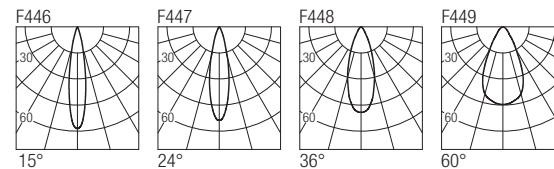

CCT/CRI/Flux

2700K	540 lm
3000K	600 lm
4000K	620 lm