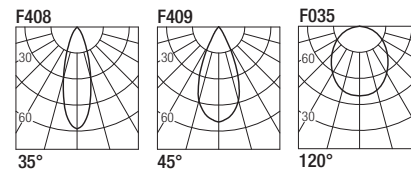

Dimensions

Photometric diagrams

CCT/CRI/Flux

2700K	540 lm
3000K	600 lm
4000K	620 lm

Code construction

Accessories

ZQT00U ZQT00UB

White Black