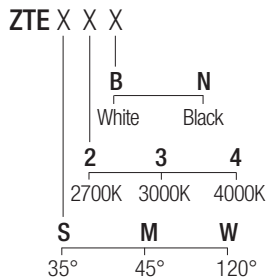

Dimensions

Photometric diagrams

CCT/CRI/Flux

2700K	540 lm
3000K	600 lm
4000K	620 lm

Code construction

Accessories

ZQT00U ZQT00UB

White Black