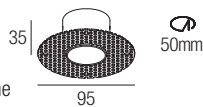

Accessories

ZQT00U ZQT00UB

White Black

Plasterboard recessing frame