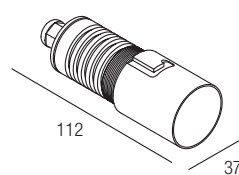

Dimensions

Photometric diagrams

CCT/CRI/Flux

2700K	540 lm
3000K	600 lm
4000K	620 lm

Code construction

Accessories

ZQT00U ZQT00UB

White Black