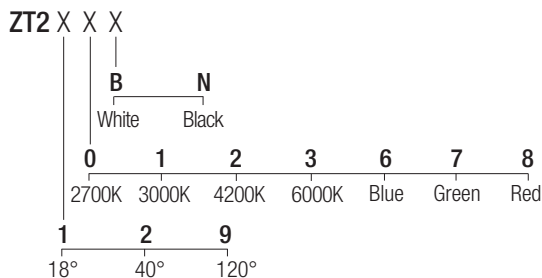

Code construction