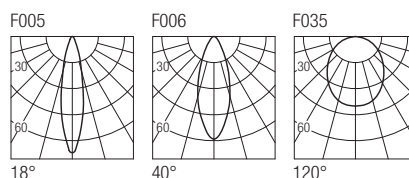

Supply current

350-500mA (V, 8,7V)

Power

3-6W

Series wiring

Dimensions

Photometric diagrams

CCT/CRI/Flux