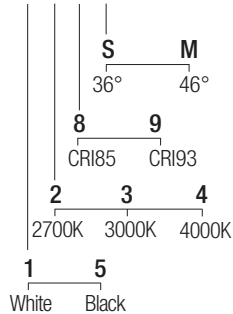

CCT/CRI/Flux

	CRI85	CRI93
2700K	890lm	840lm
3000K	1000lm	930lm
4000K	1040lm	960lm

Code construction

ZR1 X X X X