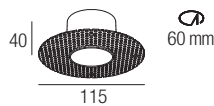

Accessories

ZTC05U White
ZTC05UB Black
Plasterboard recessing frame