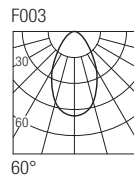

Supply current
3x350mA

Power
3x1W

Series wiring

Dimensions

Photometric diagrams

Code construction

ZC2 X 2 9

1 5
White Black