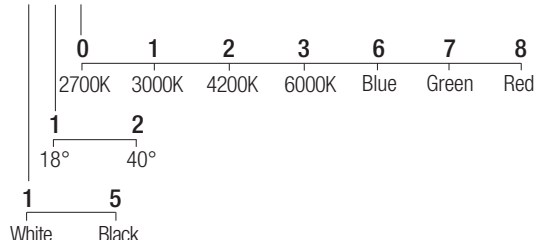

Code construction

ZW2 X X X

Optionals

ZQC002 ZQC002B
White Black
Plasterboard recessing frame

35x35 mm

L001
Low luminance louver

SC1001
Milky screen

Note: the filter and the screen must be ordered together with the lighting fixture

AL7022

24VDC/500mA constant current converter

Drivers

350 mA	on/off	dimmable	500 mA	on/off	dimmable
AL1034 (1..3) 30mm IP20		AL4000 (1..4) 72mm IP20 PUSH 1..10V		AL1074 (1..2) 30mm IP20	AL4010 (1..4) 72mm IP20 PUSH 1..10V
AL1035 (1..3) 40mm IP20		AL4051 (1..4) 72mm IP20 DALI		AL1077 (1..2) 40mm IP20	AL4151 (1..4) 72mm IP20 DALI
AL1037 (1..5) 55mm IP20 S.P.		AL4053 (1..4) 60mm IP20 IGBT-TRIAC		AL1084 (1..3) 55mm IP20 S.P.	AL4153 (1..4) 60mm IP20 IGBT-TRIAC
AL9011 (1..4) 60mm IP67				AL9051 (1..3) 60mm IP67