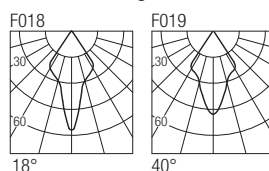

Supply current

350-500mA (V, 8,7V)

Power

3-6W

Series wiring

Dimensions

Photometric diagrams

CCT/CRI/Flux