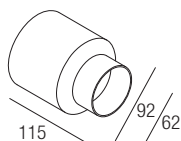

2-Step MacAdam

Dimensions

Photometric diagrams

CCT/CRI/Flux

	350mA	500mA
2700K	267lm	384lm
3000K	279lm	400lm
4200K	309lm	462lm
6000K	342lm	495lm

Code construction

Accessories

CSXJ01
Recessing box