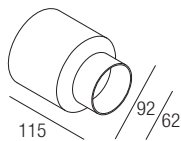

IP67 made in Italy

Supply current
350-500 mA (V, 8, 7V)

Power
3-6 W

Series wiring

CRI
85

2-Step MacAdam

Dimensions

Photometric diagrams

CCT/CRI/Flux

	350mA	500mA
2700K	267lm	384lm
3000K	279lm	400lm
4200K	309lm	462lm
6000K	342lm	495lm

Code construction

Accessories

CSXJ01
Recessing box

LTR601
Low luminance louver

Note: the filter must be ordered together with the lighting fixture