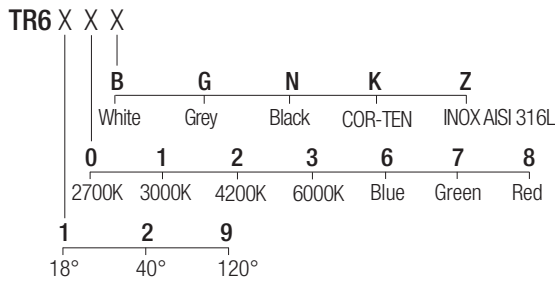

CCT/CRI/Flux

	350mA	500mA
2700K	267lm	384lm
3000K	279lm	400lm
4200K	309lm	462lm
6000K	342lm	495lm

Code construction