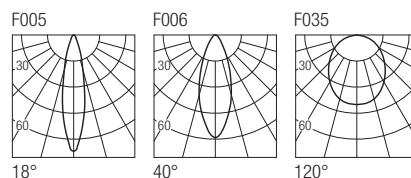

2-Step MacAdam

Dimensions

Photometric diagrams

CCT/CRI/Flux

	350mA	500mA
2700K	267lm	384lm
3000K	279lm	400lm
4200K	309lm	462lm
6000K	342lm	495lm

Code construction

Accessories

CSXJ01
Recessing box