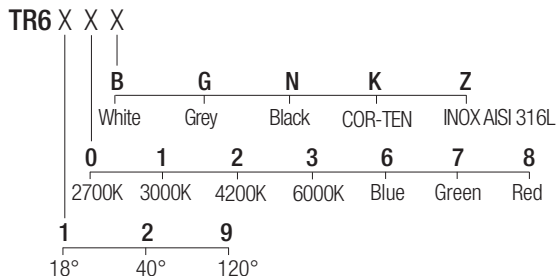

2-Step MacAdam

Dimensions

Photometric diagrams

CCT/CRI/Flux

	350mA	500mA
2700K	267lm	384lm
3000K	279lm	400lm
4200K	309lm	462lm
6000K	342lm	495lm

Code construction

Accessories

CSXJ01
Recessing box

LTR601
Low luminance louver

Note: the filter must be ordered together with the lighting fixture

Drivers