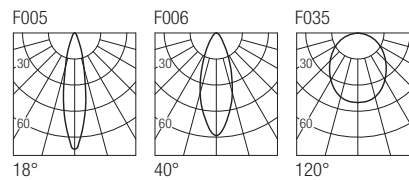

IP67 made in Italy

Supply current
350-500 mA (V, 8, 7V)

Power
3-6 W

Series wiring

CRI
85

2-Step MacAdam

Dimensions

Photometric diagrams