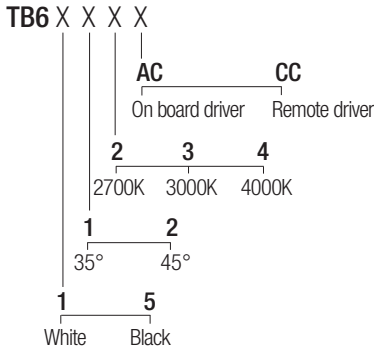

Supply current
500mA (V_i 9V) (CC)
230VAC (AC)

Power
6W

Series wiring (CC)

CRI
98

2-Step MacAdam

Dimensions

Photometric diagrams

CCT/CRI/Flux

2700K	540 lm
3000K	600 lm
4000K	620 lm

Code construction

Accessories

LTB601
Low luminance louver

Note: the filter must be ordered together with the lighting fixture

Drivers (CC version only)