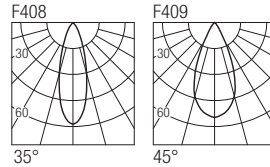

Supply current
500mA (V_i 9V) (CC)
230VAC (AC)

Power
6W

Series wiring (CC)

CRI
98

2-Step MacAdam

Dimensions

Photometric diagrams

CCT/CRI/Flux