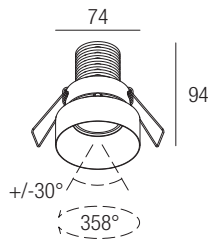

Dimensions

Photometric diagrams

CCT/CRI/Flux

	CRI85	CRI93
2700K	630lm	590lm
3000K	700lm	650lm
4000K	730lm	670lm

Code construction

Accessories

MQC003 MQC003B

White Black