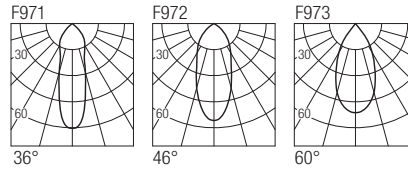

Dimensions

Photometric diagrams

CCT/CRI/Flux

	CRI85	CRI93
2700K	630lm	590lm
3000K	700lm	650lm
4000K	730lm	670lm

Code construction

Accessories

MQC003 MQC003B

White Black