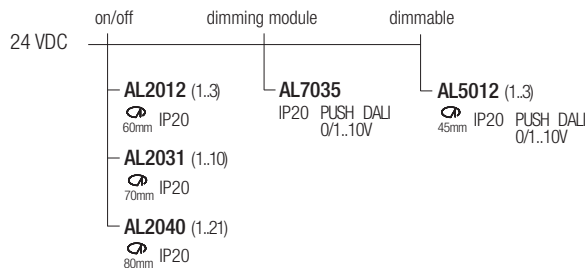

Plasterboard recessing frame

STT101

Milky screen

Note: the screen must be ordered together with the lighting fixture

Drivers

Note: dimming module AL7035 to be used in combination with a 24VDC power supply