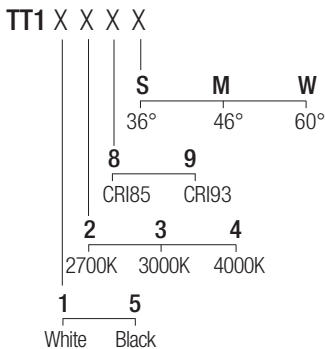

Dimensions

Photometric diagrams

CCT/CRI/Flux

	CRI85	CRI93
2700K	630lm	590lm
3000K	700lm	650lm
4000K	730lm	670lm

Code construction

Accessories

MQC003 MQC003B

White Black