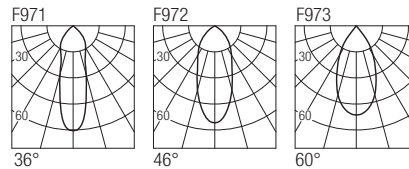

Dimensions

Photometric diagrams

CCT/CRI/Flux

CCT	CRI85	CRI93
2700K	630lm	590lm
3000K	700lm	650lm
4000K	730lm	670lm

Code construction

T X X X X X

Accessories

ST01