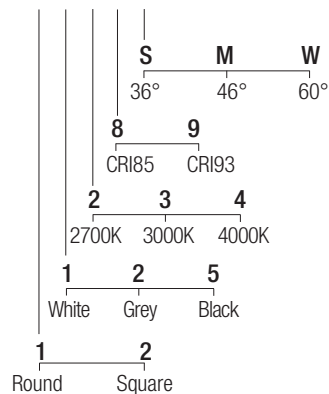

Dimensions

Photometric diagrams

CCT/CRI/Flux

CCT	CRI85	CRI93
2700K	630lm	590lm
3000K	700lm	650lm
4000K	730lm	670lm

Code construction

T X X X X X

Accessories

ST01