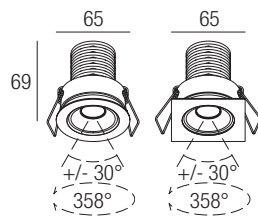

Supply current

24VDC

Power

7W

Parallel wiring

CRI

85-93

2-Step MacAdam

Dimensions

Photometric diagrams

CCT/CRI/Flux

CCT	CRI85	CRI93
2700K	630lm	590lm
3000K	700lm	650lm
4000K	730lm	670lm

Code construction

T X X X X X

Accessories

ST01