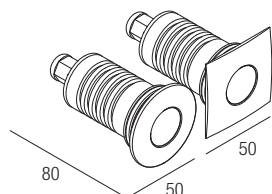

IP67 made in Italy

Supply current

350-500mA (V, 2,9V)

Power

1-2W

Series wiring

Dimensions

Photometric diagrams