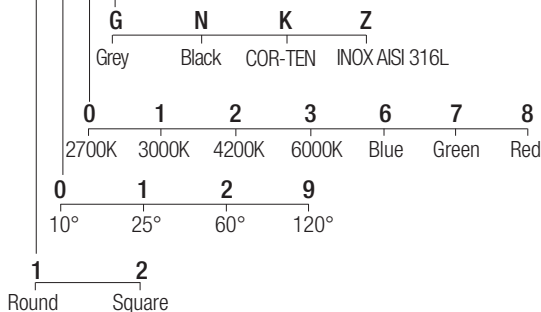

IP67 made in Italy

Supply current

350-500mA (V, 2,9V)

Power

1-2W

Series wiring

Dimensions

Photometric diagrams

CCT/CRI/Flux

	350mA	500mA
2700K	89lm	128lm
3000K	93lm	133lm
4200K	103lm	154lm
6000K	114lm	165lm

Code construction

XT1 X X X X

Note: cable cut to measure on request

Optionals

CSXT01

Recessing box