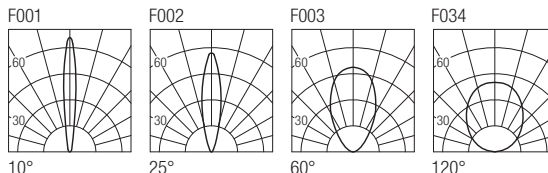

IP67 made in Italy

Supply current

350-500mA (V, 2,9V)

Power

1-2W

Series wiring

Dimensions

Photometric diagrams