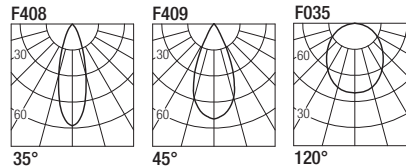

Dimensions

Photometric diagrams

CCT/CRI/Flux

Code construction

Accessories

CSXJ01
Recessing box

LSL6E01
Low luminance louver

Note: the filter must be ordered together with the lighting fixture