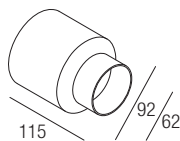

Dimensions

Photometric diagrams

CCT/CRI/Flux

Code construction

Accessories

CSXJ01
Recessing box

LSL6E01
Low luminance louver

Note: the filter must be ordered together with the lighting fixture