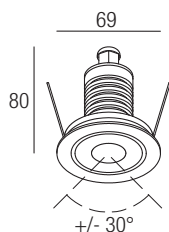

Supply current

500 mA (V, 9V)

Power

6 W

Series wiring

CRI

98

2-Step MacAdam

Dimensions

Photometric diagrams

CCT/CRI/Flux

Code construction

Accessories

CSXJ01
Recessing box

LSL6E01
Low luminance louver

Note: the filter must be ordered together with the lighting fixture