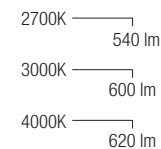

CCT/CRI/Flux