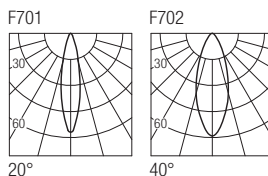

Supply current
250mA (V_i 2,9V)

Power
0,75W

Series wiring

Dimensions

Photometric diagrams

CCT/CRI/Flux

250mA
2700K — 71lm
3000K — 75lm
4200K — 86lm
6000K — 91lm

Code construction