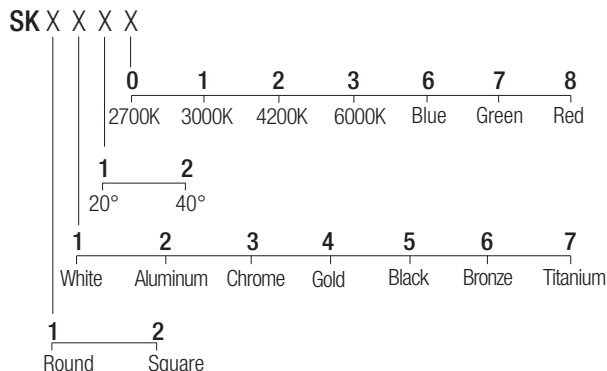

Supply current
250mA (V_i 2,9V)

Power
0,75W

Series wiring

Dimensions

Photometric diagrams

CCT/CRI/Flux

250mA
2700K — 71lm
3000K — 75lm
4200K — 86lm
6000K — 91lm

Code construction