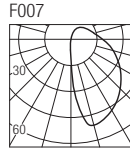

Dimensions

Photometric diagrams

CCT/CRI/Flux

2700K	324 lm
3000K	360 lm
4000K	385 lm

Code construction