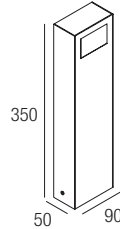

Dimensions

Photometric diagrams

CCT/CRI/Flux

2700K	324 lm
3000K	360 lm
4000K	385 lm

Code construction