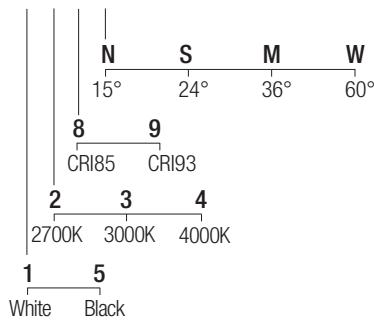

Code construction

SXU24 X X X X

Accessories

ZQSU002 ZQSU002B

White Black

Plasterboard recessing frame

LSXU2401

Low luminance louver

SSXU2401

Milky screen

Note: the filter and the screen must be ordered together with the lighting fixture