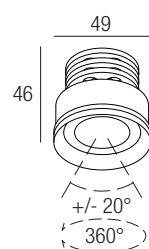

Dimensions

Photometric diagrams

CCT/CRI/Flux

2700K	540 lm
3000K	600 lm
4000K	620 lm

Code construction

Accessories

ZQS001 ZQS001B

White Black