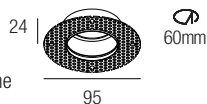

Accessories

ZQS001 ZQS001B

White Black

Plasterboard recessing frame