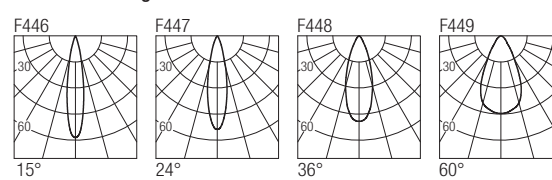

Dimensions

Photometric diagrams

CCT/CRI/Flux

2700K	540 lm
3000K	600 lm
4000K	620 lm

Code construction

Accessories

ZQS001 ZQS001B

White Black