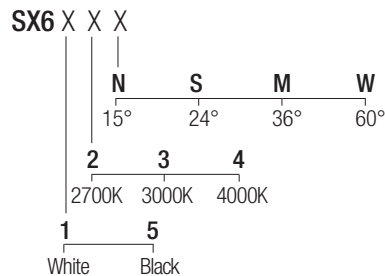

Dimensions

Photometric diagrams

CCT/CRI/Flux

2700K	540 lm
3000K	600 lm
4000K	620 lm

Code construction

Accessories

ZQS001 ZQS001B

White Black