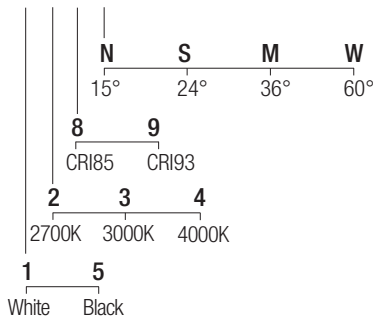

Code construction

SXU1 X X X X

Accessories

ZQSU002 ZQSU002B

White Black

Plasterboard recessing frame

LSXU101

Low luminance louver

SSXU101

Milky screen

Note: the filter and the screen must be ordered together with the lighting fixture

AL7022

24VDC/500mA constant current converter

Drivers

on/off	dimmable
500 mA	
AL1074 (1) 30mm IP20	AL4010 (1..2) 72mm IP20 PUSH 0/1..10V
AL1077 (1) 40mm IP20	AL4151 (1..2) 72mm IP20 DALI 2
AL1084 (1..2) 55mm IP20 S.P.	AL4153 (1..2) 56mm IP20 PUSH IGBT-TRIAC