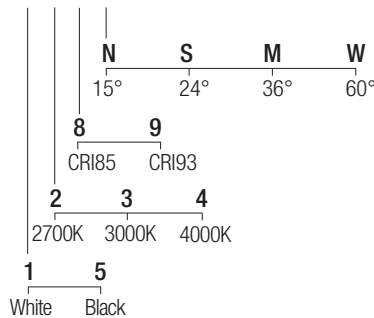

Code construction

SX1 X X X X