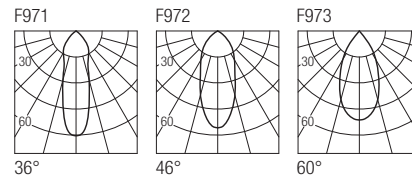

CCT/CRI/Flux (2x)

	CRI85	CRI93
2700K	730lm	690lm
3000K	830lm	770lm
4000K	860lm	790lm