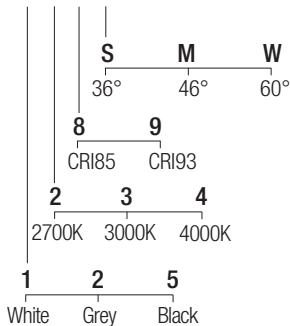

Supply current

230VAC

Power

2x8W

CRI

85-93

2-Step MacAdam

Dimensions

Photometric diagrams

CCT/CRI/Flux (2x)

	CRI85	CRI93
2700K	730lm	690lm
3000K	830lm	770lm
4000K	860lm	790lm

Code construction

SU12 X X X X

Accessories

SSU1201 (2 pcs)

Milky screen

Note: the screen must be ordered together with the lighting fixture