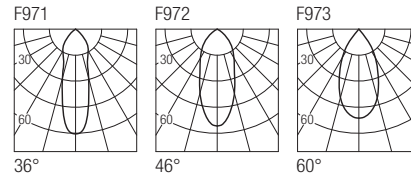

**Supply current**  
230VAC

**Power**  
8W

**CRI**  
85-93

**2-Step MacAdam**

**Dimensions**

**Photometric diagrams**

**CCT/CRI/Flux**

	CRI85	CRI93
2700K	730lm	690lm
3000K	830lm	770lm
4000K	860lm	790lm