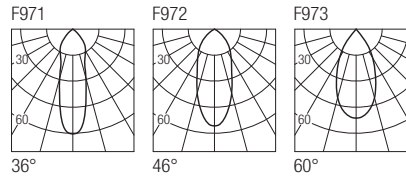

Supply current
230VAC

Power
8W

Dimensions

Photometric diagrams

CCT/CRI/Flux

	CRI85	CRI93
2700K	730lm	690lm
3000K	830lm	770lm
4000K	860lm	790lm

Code construction

SB1 X X X X