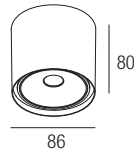

Supply current
230VAC

Power
8W

Dimensions

Photometric diagrams

CCT/CRI/Flux

	CRI85	CRI93
2700K	730lm	690lm
3000K	830lm	770lm
4000K	860lm	790lm

Code construction

SB1 X X X X