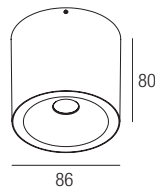

**Supply current**  
230VAC

**Power**  
8W

**CRI**  
85-93

**2-Step MacAdam**

**Dimensions**

**Photometric diagrams**

**CCT/CRI/Flux**

	CRI85	CRI93
2700K	730lm	690lm
3000K	830lm	770lm
4000K	860lm	790lm