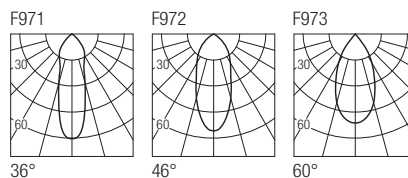

Dimensions

Photometric diagrams

CCT/CRI/Flux

	CRI85	CRI93
2700K	890lm	840lm
3000K	1000lm	930lm
4000K	1040lm	960lm

Code construction

Accessories

LOH1 LOH1B LOH1G

White Black Grey