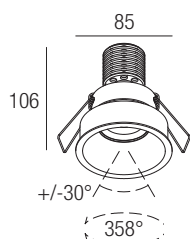

IP40 made in Italy

Supply current

250mA (V, 36V)

Power

10W

CRI

85-93

2-Step MacAdam

Dimensions

Photometric diagrams

CCT/CRI/Flux

	CRI85	CRI93
2700K	890lm	840lm
3000K	1000lm	930lm
4000K	1040lm	960lm

Code construction

Accessories

LOH1 LOH1B LOH1G

White Black Grey