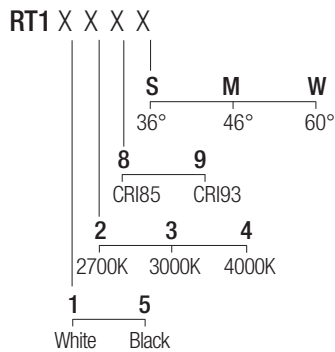

CCT/CRI/Flux

	CRI85	CRI93
2700K	890lm	840lm
3000K	1000lm	930lm
4000K	1040lm	960lm

Code construction