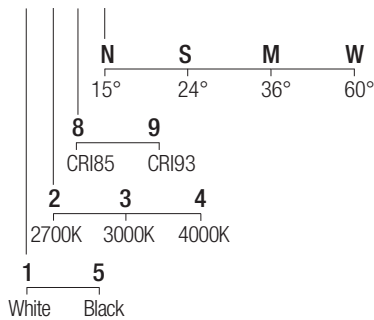

Code construction

PLXU24 X X X X

Accessories

LPLXU2401

Low luminance louver

SPLXU2401

Milky screen

Note: the filter and the screen must be ordered together with the lighting fixture