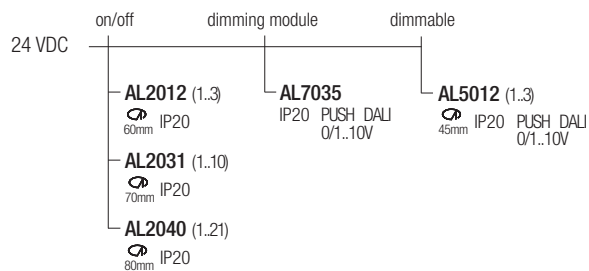

Drivers

Note: dimming module AL7035 to be used in combination with a 24VDC power supply