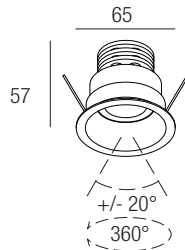

IP44 made in Italy

Supply current
500mA (V_i 9V)

Power
6W

Series wiring

CRI
98

2-Step MacAdam

Dimensions

Photometric diagrams