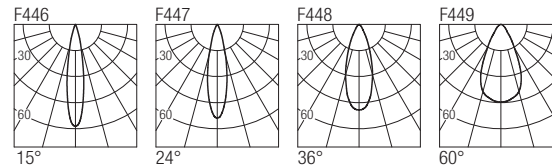

IP44 made in Italy

Supply current
500mA (V_i 9V)

Power
6W

Series wiring

CRI
98

2-Step MacAdam

Dimensions

Photometric diagrams