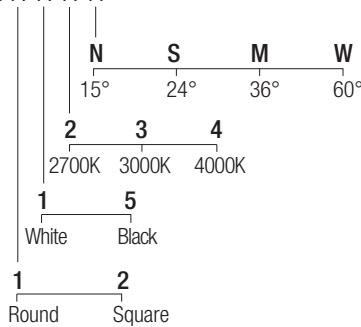

2-Step MacAdam

Dimensions

Photometric diagrams

CCT/CRI/Flux

2700K	540 lm
3000K	600 lm
4000K	620 lm

Code construction

PLX6 X X X X

Accessories