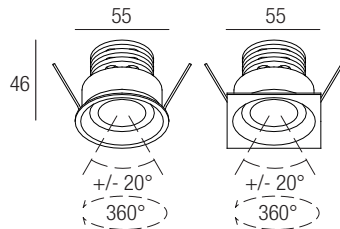

IP44 made in Italy

Supply current

500mA (V_i 9V)

Power

6W

Series wiring

CRI

98

2-Step MacAdam

Dimensions

Photometric diagrams

CCT/CRI/Flux

2700K	540 lm
3000K	600 lm
4000K	620 lm

Code construction

PLX6 X X X X

Accessories