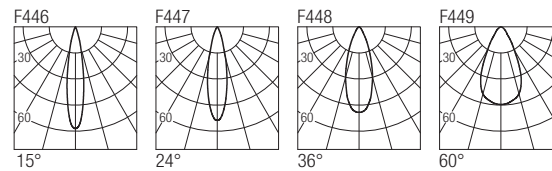

2-Step MacAdam

Dimensions

Photometric diagrams

CCT/CRI/Flux

2700K	540 lm
3000K	600 lm
4000K	620 lm

Code construction

PLX6 X X X X

Accessories