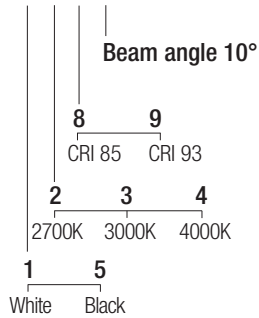

Photometric diagrams

CCT/CRI/Flux

	CRI85	CRI93
2700K	890lm	840lm
3000K	1000lm	930lm
4000K	1040lm	960lm

Code construction

NRW X X X 1