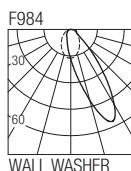

Supply current
500mA (V_i 36V)

Power
20W

CRI
85-93

2-Step MacAdam

Dimensions

Photometric diagrams

CCT/CRI/Flux

	CRI85	CRI93
2700K	1830lm	1700lm
3000K	2000lm	1830lm
4000K	2100lm	1950lm