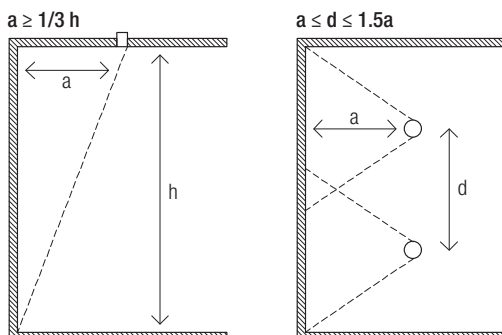

Installation guide