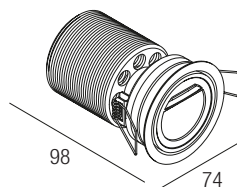

Supply current
500mA (V_i 36V)

Power
20W

CRI
85-93

2-Step MacAdam

Dimensions

Photometric diagrams

CCT/CRI/Flux

	CRI85	CRI93
2700K	1830lm	1700lm
3000K	2000lm	1830lm
4000K	2100lm	1950lm