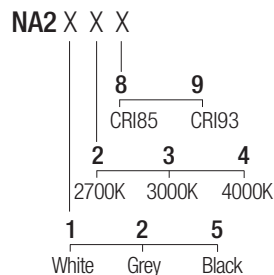

Photometric diagrams

CCT/CRI/Flux

	CRI85	CRI93
2700K	1830lm	1700lm
3000K	2000lm	1830lm
4000K	2100lm	1950lm

Code construction