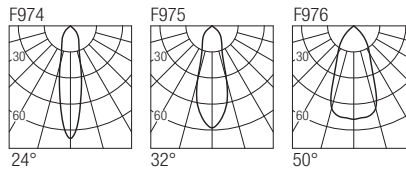

Supply current
500mA (V_i 36V)

Power
20W

CRI
85-93

2-Step MacAdam

Dimensions

Photometric diagrams

CCT/CRI/Flux

	CRI85	CRI93
2700K	1830lm	1700lm
3000K	2000lm	1830lm
4000K	2100lm	1950lm