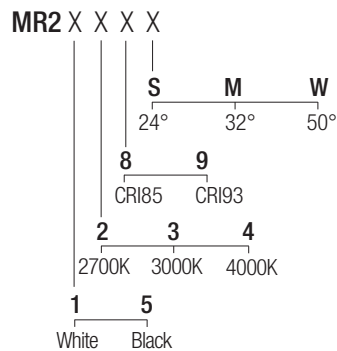

CCT/CRI/Flux

	CRI85	CRI93
2700K	1830lm	1700lm
3000K	2000lm	1830lm
4000K	2100lm	1950lm

Code construction