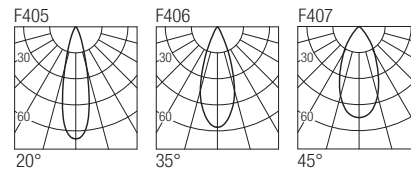

Supply current
350-500mA (V, 2,9V)

Power
1-2W

Series wiring

CRI
85

2-Step MacAdam

Dimensions

Photometric diagrams

CCT/CRI/Flux