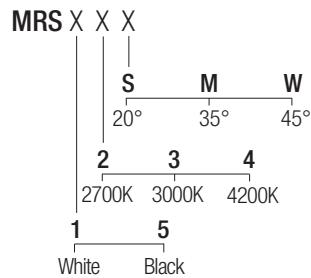

CCT/CRI/Flux

	350mA	500mA
2700K	89 lm	128 lm
3000K	93 lm	133 lm
4200K	103 lm	154 lm

Code construction