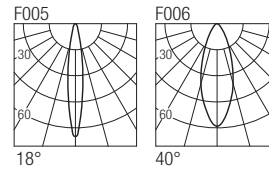

IP20 made in Italy

Supply current
350mA (V_r 8,7V)

Power
3W

Series wiring

CRI
85

2-Step MacAdam

Dimensions

Photometric diagrams