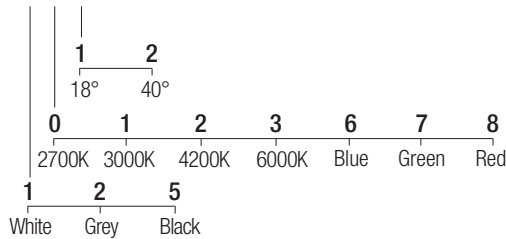

Photometric diagrams

CCT/CRI/Flux

2700K	267lm
3000K	279lm
4200K	309lm
6000K	342lm

Code construction

MLDR X X X