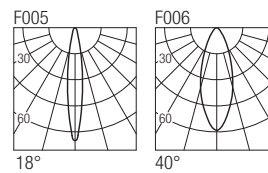

Dimensions

Photometric diagrams

CCT/CRI/Flux (2x)

2700K	267lm
3000K	279lm
4200K	309lm
6000K	342lm

Code construction

MLDQX12 X X X

Drivers

AL7021