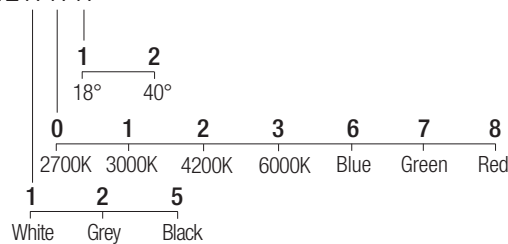

Dimensions

Photometric diagrams

CCT/CRI/Flux (2x)

2700K	267lm
3000K	279lm
4200K	309lm
6000K	342lm

Code construction

MLDQX12 X X X

Drivers

AL7021