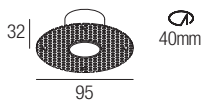

Note: versions with extended arm length are available upon request

Accessories

ZQC001 White
ZQC001B Black
Plasterboard recessing frame