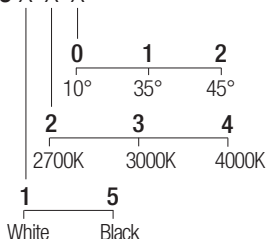

**Supply current**  
500mA (V<sub>i</sub> 9V)

**Power**  
6W

**Series wiring**

**CRI**  
98

**2-Step MacAdam**

**Dimensions**

**Photometric diagrams**

**CCT/CRI/Flux**

|       |        |
|-------|--------|
| 2700K | 540 lm |
| 3000K | 600 lm |
| 4000K | 620 lm |

**Code construction**

**MJSF6 X X X**

**Note:** versions with extended arm length are available upon request