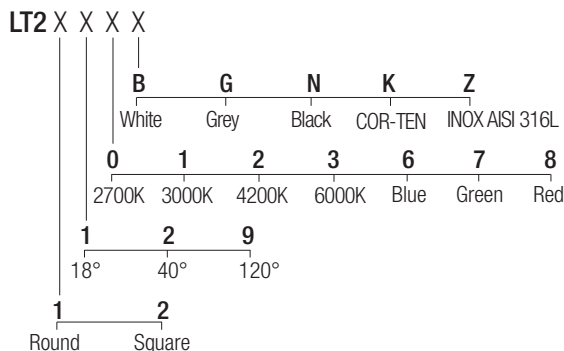

IP67 made in Italy

Supply current

350-500mA (V, 8,7V)

Power

3-6W

Series wiring

Dimensions

Photometric diagrams

CCT/CRI/Flux

	350mA	500mA
2700K	267lm	384lm
3000K	279lm	400lm
4200K	309lm	462lm
6000K	342lm	495lm

Code construction

Optionals

CSXT01

Recessing box

L001

Low luminance louver