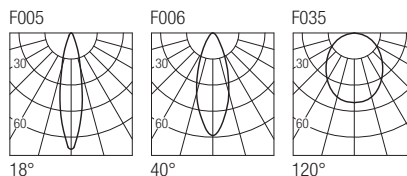

IP67 made in Italy

Supply current

350-500mA (V, 8,7V)

Power

3-6W

Series wiring

Dimensions

Photometric diagrams