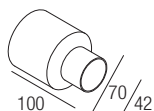

Optionals

CSXT01

Recessing box