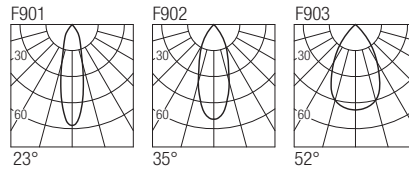

Supply current
500mA (V, 36V)

Power
20W

CRI
85-93

2-Step MacAdam

Dimensions

Photometric diagrams

CCT/CRI/Flux

	CRI85	CRI93
2700K	1830lm	1700lm
3000K	2000lm	1830lm
4000K	2100lm	1950lm