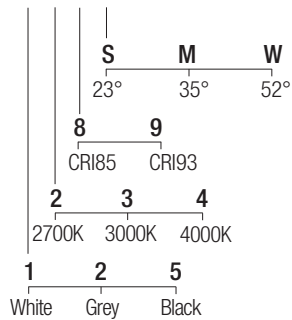

CCT/CRI/Flux

	CRI85	CRI93
2700K	1830lm	1700lm
3000K	2000lm	1830lm
4000K	2100lm	1950lm

Code construction

LL2 X X X