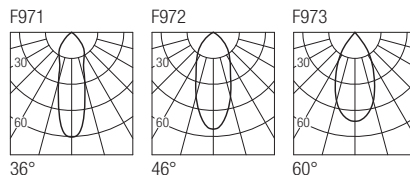

Supply current

250mA (V, 37V)

Power

10W

Dimensions

Photometric diagrams

CCT/CRI/Flux

	CRI85	CRI93
2700K	890lm	840lm
3000K	1000lm	930lm
4000K	1040lm	960lm