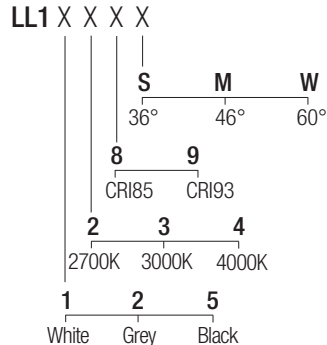

**Supply current**  
250mA (V, 36V)

**Power**  
10W

**CRI**  
85-93

**2-Step MacAdam**

**Dimensions**

**Photometric diagrams**

**CCT/CRI/Flux**

	CRI85	CRI93
2700K	890lm	840lm
3000K	1000lm	930lm
4000K	1040lm	960lm

**Code construction**

**Accessories**

**SLL101**  
Milky screen

**Note:** the screen must be ordered together with the lighting fixture

**Drivers**