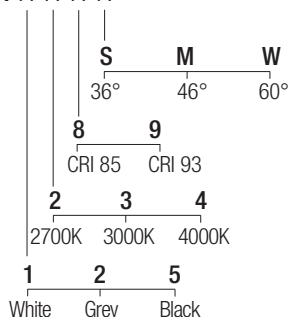

Supply current

250mA (V, 37V)

Power

10W

Dimensions

Photometric diagrams

CCT/CRI/Flux

	CRI85	CRI93
2700K	890lm	840lm
3000K	1000lm	930lm
4000K	1040lm	960lm

Code construction

LL1 X X X X

Optionals

SC1002

Milky screen

Note: the screen must be ordered together with the lighting fixture

Drivers