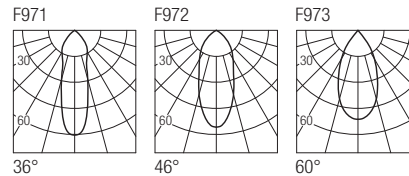

**Supply current**  
250mA (V, 36V)

**Power**  
10W

**CRI**  
85-93

**2-Step MacAdam**

**Dimensions**

**Photometric diagrams**

**CCT/CRI/Flux**

	CRI85	CRI93
2700K	890lm	840lm
3000K	1000lm	930lm
4000K	1040lm	960lm