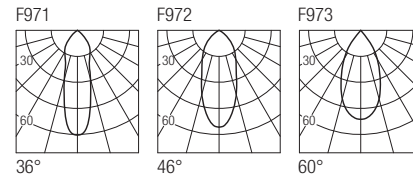

Supply current
250mA (V, 36V)

Power
10W

CRI
85-93

2-Step MacAdam

Dimensions

Photometric diagrams

CCT/CRI/Flux

	CRI85	CRI93
2700K	890lm	840lm
3000K	1000lm	930lm
4000K	1040lm	960lm