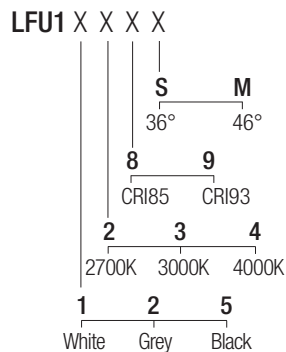

IP44 made in Italy

Supply current
500mA (V_i 18V)

Power
10W

Series wiring

CRI
85-93

2-Step MacAdam

Dimensions

Photometric diagrams

CCT/CRI/Flux

	CRI85	CRI93
2700K	890lm	840lm
3000K	1000lm	930lm
4000K	1040lm	960lm

Code construction

Accessories

LLFU101
Low luminance louver

SLFU101
Milky screen

Note: the filter and the screen must be ordered together with the lighting fixture