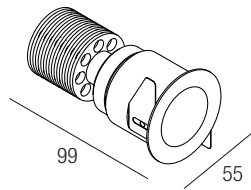

IP44 made in Italy

Supply current
500mA (V_i 18V)

Power
10W

Series wiring

CRI
85-93

2-Step MacAdam

Dimensions

Photometric diagrams