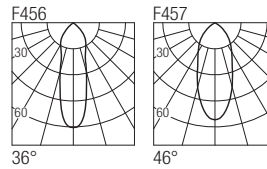

IP44 made in Italy

Supply current
500mA (V_i 18V)

Power
10W

Series wiring

CRI
85-93

2-Step MacAdam

Dimensions

Photometric diagrams