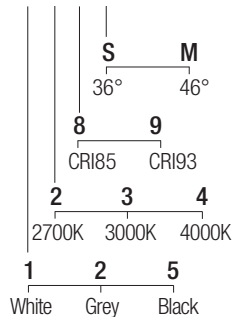

IP44 made in Italy

**Supply current**  
500mA (V<sub>i</sub> 18V)

**Power**  
10W

**Series wiring**

**CRI**  
85-93

**2-Step MacAdam**

**Dimensions**

**Photometric diagrams**

**CCT/CRI/Flux**

	CRI85	CRI93
2700K	890lm	840lm
3000K	1000lm	930lm
4000K	1040lm	960lm

**Code construction**

LF1 X X X X

**Accessories**

**LLF101**  
Low luminance louver

**SLF101**  
Milky screen

**Note:** the filter and the screen must be ordered together with the lighting fixture