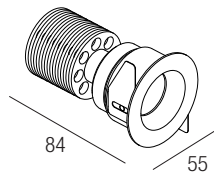

IP44 made in Italy

**Supply current**  
500mA (V<sub>i</sub> 18V)

**Power**  
10W

**Series wiring**

**CRI**  
85-93

**2-Step MacAdam**

**Dimensions**

**Photometric diagrams**