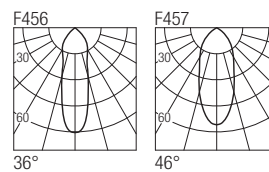

IP44 made in Italy

**Supply current**  
500mA (V<sub>i</sub> 18V)

**Power**  
10W

**Series wiring**

**CRI**  
85-93

**2-Step MacAdam**

**Dimensions**

**Photometric diagrams**