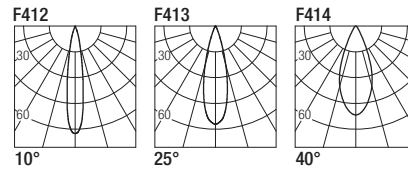

Dimensions

Photometric diagrams

CCT/CRI/Flux

2700K	540 lm
3000K	600 lm
4000K	620 lm

Code construction

Note: versions with extended arm length are available upon request

Accessories

LL02 LL02B