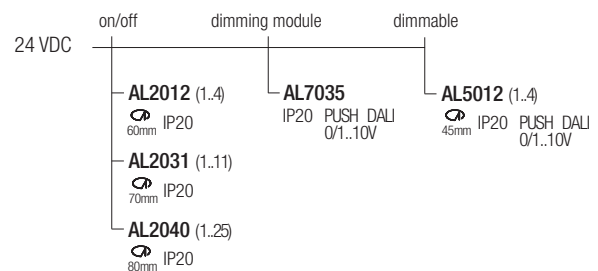

Drivers

Note: dimming module AL7035 to be used in combination with a 24VDC power supply