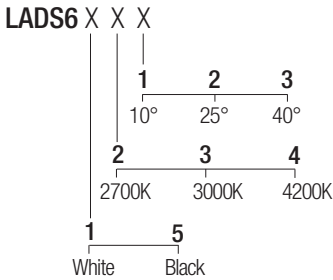

Dimensions

Photometric diagrams

CCT/CRI/Flux

2700K	540 lm
3000K	600 lm
4000K	620 lm

Code construction

Note: versions with extended arm length are available upon request

Accessories

LL02 LL02B