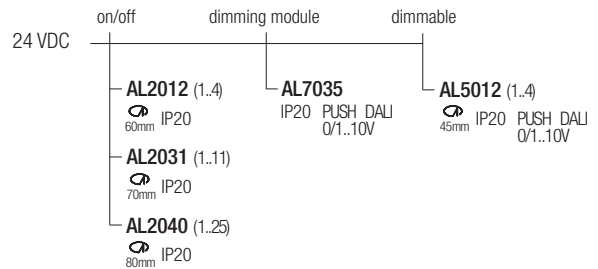

Dimensions

Photometric diagrams

CCT/CRI/Flux

2700K	540 lm
3000K	600 lm
4000K	620 lm

Code construction

Note: versions with extended arm length are available upon request

Accessories

LL02 LL02B

White Black
Low luminance louver

SL02 SL02B

White Black
Milky screen

Drivers

Note: dimming module AL7035 to be used in combination with a 24VDC power supply