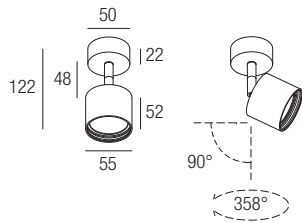

Dimensions

Photometric diagrams

CCT/CRI/Flux

2700K	540 lm
3000K	600 lm
4000K	620 lm

Code construction

Note: versions with extended arm length are available upon request

Accessories

LL02 LL02B