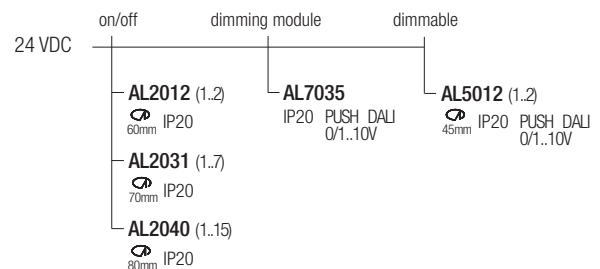

Drivers

Note: dimming module AL7035 to be used in combination with a 24VDC power supply