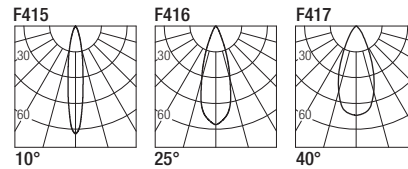

2-Step MacAdam

Dimensions

Photometric diagrams

CCT/CRI/Flux

	CRI85	CRI93
2700K	890lm	840lm
3000K	1000lm	930lm
4000K	1040lm	960lm

Code construction

Note: versions with extended arm length are available upon request