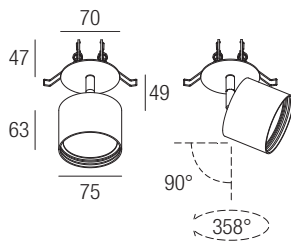

IP20 made in Italy

Supply current

500mA (V_r 18V)

Power

10W

Series wiring

CRI

85-93

2-Step MacAdam

Dimensions

Photometric diagrams

CCT/CRI/Flux

	CRI85	CRI93
2700K	890lm	840lm
3000K	1000lm	930lm
4000K	1040lm	960lm

Code construction

Note: versions with extended arm length are available upon request