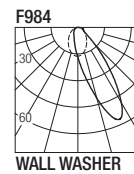

Dimensions

Photometric diagrams

CCT/CRI/Flux

	CRI85	CRI93
2700K	890lm	840lm
3000K	1000lm	930lm
4000K	1040lm	960lm

Code construction

Installation guide

Note: versions with extended arm length are available upon request