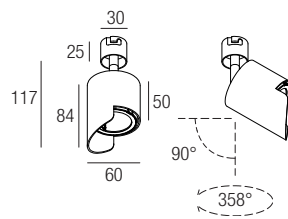

Supply current

500mA (V_i 18V)

Power

10W

Series wiring

CRI

85-93

2-Step MacAdam

Dimensions

Photometric diagrams

CCT/CRI/Flux

	CRI85	CRI93
2700K	890lm	840lm
3000K	1000lm	930lm
4000K	1040lm	960lm

Code construction

Installation guide

Note: versions with extended arm length are available upon request