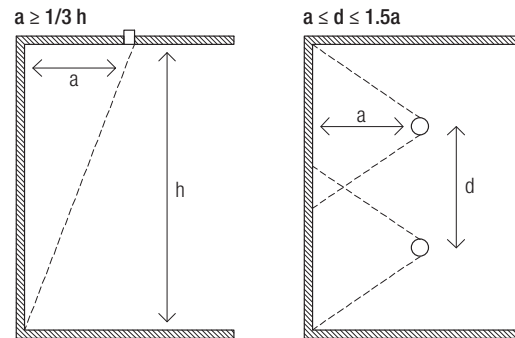

Dimensions

Photometric diagrams

CCT/CRI/Flux

	CRI85	CRI93
2700K	890lm	840lm
3000K	1000lm	930lm
4000K	1040lm	960lm

Code construction

Installation guide

Note: versions with extended arm length are available upon request