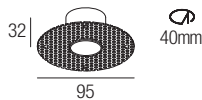

Accessories

ZQC001 ZQC001B

White Black

Plasterboard recessing frame