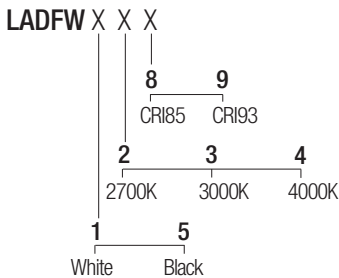

Supply current

500mA (V_i 18V)

Power

10W

Series wiring

CRI

85-93

2-Step MacAdam

Dimensions

Photometric diagrams

CCT/CRI/Flux

	CRI85	CRI93
2700K	890lm	840lm
3000K	1000lm	930lm
4000K	1040lm	960lm

Code construction

Installation guide

Note: versions with extended arm length are available upon request