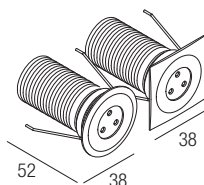

IP65 made in Italy

Supply current

350-500mA (V, 8,7V)

Power

3-6W

Series wiring

Dimensions

Photometric diagrams