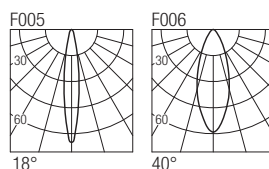

IP65 made in Italy

Supply current

350-500mA (V, 8,7V)

Power

3-6W

Series wiring

Dimensions

Photometric diagrams