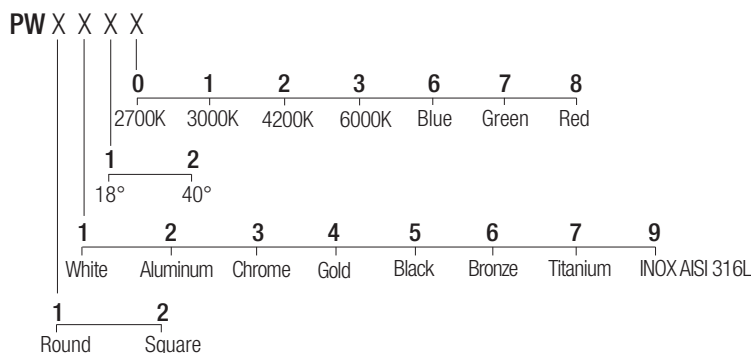

IP65 made in Italy

Supply current

350-500mA (V, 8,7V)

Power

3-6W

Series wiring

Dimensions

Photometric diagrams

CCT/CRI/Flux

	350mA	500mA
2700K	267lm	384lm
3000K	279lm	400lm
4200K	309lm	462lm
6000K	342lm	495lm

Code construction

Optionals

CS1002
Recessing box
80 / 33

CS1006
Recessing box
80 / 60/33

L001
Low luminance louver