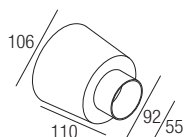

Supply current

350-500mA (V, 8,7V)

Power

3-6W

Series wiring

Dimensions

CCT/CRI/Flux

	350mA	500mA
2700K	267lm	384lm
3000K	279lm	400lm
4200K	309lm	462lm
6000K	342lm	495lm

Code construction

KGO X X

0	1	2	3	6	7	8
2700K	3000K	4200K	6000K	Blue	Green	Red
G	N	K	Z			
Grey	Black	COR-TEN	INOX AISI 316L			

Note: cable cut to measure on request

Optionals

CSDS10

Recessing box

Drivers

350 mA		500 mA	
on/off	dimmable	on/off	dimmable
AL1034 (1..3) 30mm IP20	AL4000 (1.4) 72mm IP20 PUSH 1..10V	AL1074 (1..2) 30mm IP20	AL4010 (1.4) 72mm IP20 PUSH 1..10V
AL1035 (1..3) 40mm IP20	AL4051 (1.4) 72mm IP20 DALI	AL1077 (1..2) 40mm IP20	AL4151 (1..4) 72mm IP20 DALI
AL1037 (1..5) 55mm IP20 S.P.	AL4053 (1.4) 60mm IP20 IGBT-TRIAC	AL1084 (1..3) 55mm IP20 S.P.	AL4153 (1..4) 60mm IP20 IGBT-TRIAC
AL9011 (1..4) 60mm IP67		AL9051 (1..3) 60mm IP67	