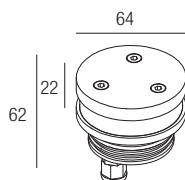

Supply current

350-500mA (V, 8,7V)

Power

3-6W

Series wiring

Dimensions

CCT/CRI/Flux

	350mA	500mA
2700K	267lm	384lm
3000K	279lm	400lm
4200K	309lm	462lm
6000K	342lm	495lm

350 mA		500 mA	
on/off	dimmable	on/off	dimmable
AL1034 (1..3) 30mm IP20	AL4000 (1.4) 72mm IP20 PUSH 1..10V	AL1074 (1..2) 30mm IP20	AL4010 (1.4) 72mm IP20 PUSH 1..10V
AL1035 (1..3) 40mm IP20	AL4051 (1.4) 72mm IP20 DALI	AL1077 (1..2) 40mm IP20	AL4151 (1..4) 72mm IP20 DALI
AL1037 (1..5) 55mm IP20 S.P.	AL4053 (1.4) 60mm IP20 IGBT-TRIAC	AL1084 (1..3) 55mm IP20 S.P.	AL4153 (1..4) 60mm IP20 IGBT-TRIAC
AL9011 (1..4) 60mm IP67		AL9051 (1..3) 60mm IP67	