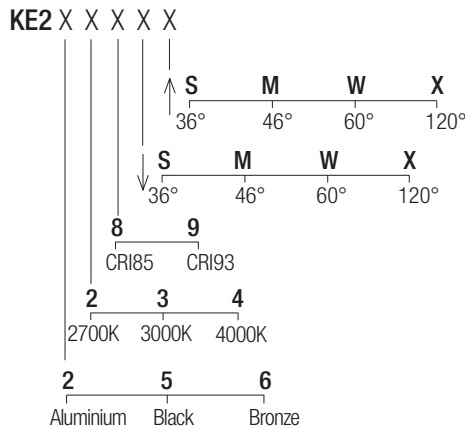

Dimensions

Photometric diagrams

CCT/CRI/Flux (2x)

CCT	CRI85	CRI93
2700K	630lm	590lm
3000K	700lm	650lm
4000K	730lm	670lm

Code construction

Note: cable cut to measure on request

Accessories

LKE201 (2 pcs)