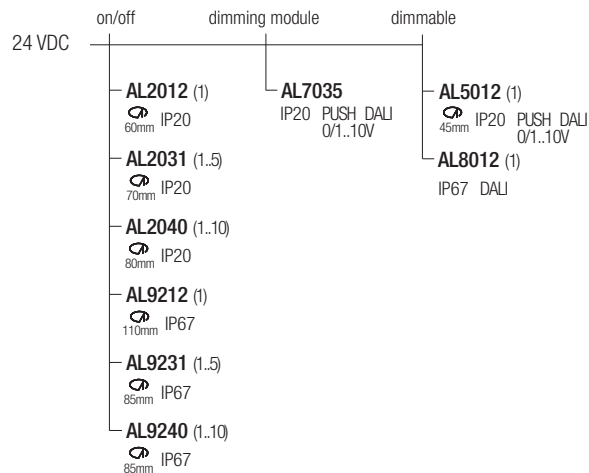

Supply current

24VDC

Power

2x7W

Parallel wiring

CRI

85-93

2-Step MacAdam

Dimensions

Photometric diagrams

CCT/CRI/Flux (2x)

CCT	CRI85	CRI93
2700K	630lm	590lm
3000K	700lm	650lm
4000K	730lm	670lm

Code construction

Note: cable cut to measure on request

Accessories

LKE201 (2 pcs)

Low luminance louver

Note: the filter must be ordered together with the lighting fixture

Drivers

Note: dimming module AL7035 to be used in combination with a 24VDC power supply