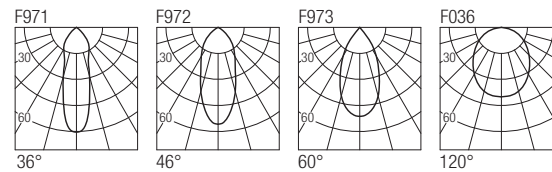

Dimensions

Photometric diagrams

CCT/CRI/Flux (2x)

CCT	CRI85	CRI93
2700K	630lm	590lm
3000K	700lm	650lm
4000K	730lm	670lm

Code construction

Note: cable cut to measure on request

Accessories

LKE201 (2 pcs)