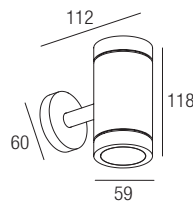

Supply current

24VDC

Power

2x7W

Parallel wiring

CRI

85-93

2-Step MacAdam

Dimensions

Photometric diagrams

CCT/CRI/Flux (2x)

CCT	CRI85	CRI93
2700K	630lm	590lm
3000K	700lm	650lm
4000K	730lm	670lm

Code construction

Note: cable cut to measure on request

Accessories

LKE201 (2 pcs)