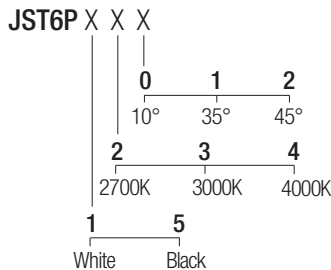

**Supply current**  
24VDC

**Power**  
6W

**CRI**  
98

**2-Step MacAdam**

**Dimensions**

**Photometric diagrams**

**CCT/CRI/Flux**

2700K	540 lm
3000K	600 lm
4000K	620 lm

**Code construction**

**Note:** cable cut to measure on request

**Accessories**

**LJ02** **LJ02B**  
White Black

Low luminance louver

**SJ02** **SJ02B**  
White Black

Milky screen