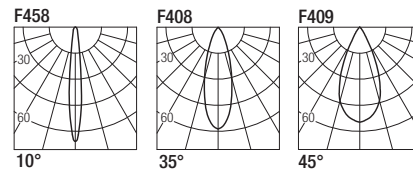

Supply current

24VDC

Power

6W

CRI

98

2-Step MacAdam

Dimensions

Photometric diagrams

CCT/CRI/Flux

2700K	540 lm
3000K	600 lm
4000K	620 lm

Code construction

Note: versions with extended arm length are available upon request

Accessories

LJ02 LJ02B
White Black

Low luminance louver