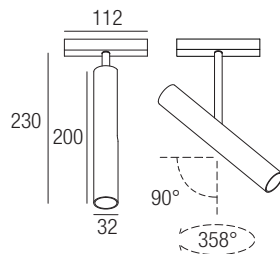

Supply current

24VDC

Power

6W

CRI

98

2-Step MacAdam

Dimensions

Photometric diagrams

CCT/CRI/Flux

2700K	540 lm
3000K	600 lm
4000K	620 lm

Code construction

Note: versions with extended arm length are available upon request

Accessories

LJ02 LJ02B
White Black

Low luminance louver