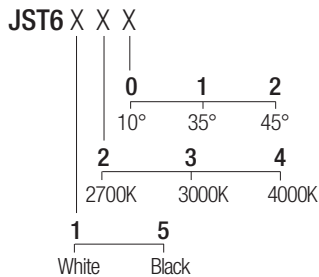

Supply current

24VDC

Power

6W

CRI

98

2-Step MacAdam

Dimensions

Photometric diagrams

CCT/CRI/Flux

2700K	540 lm
3000K	600 lm
4000K	620 lm

Code construction

Note: versions with extended arm length are available upon request

Accessories

LJ02 LJ02B
White Black

Low luminance louver