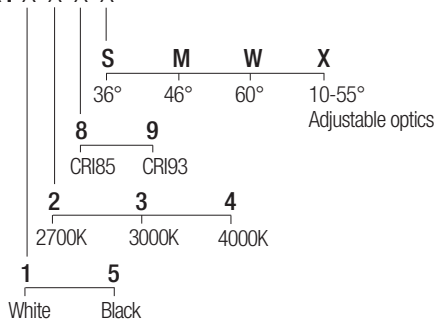

Code construction

JSR1 X X X X